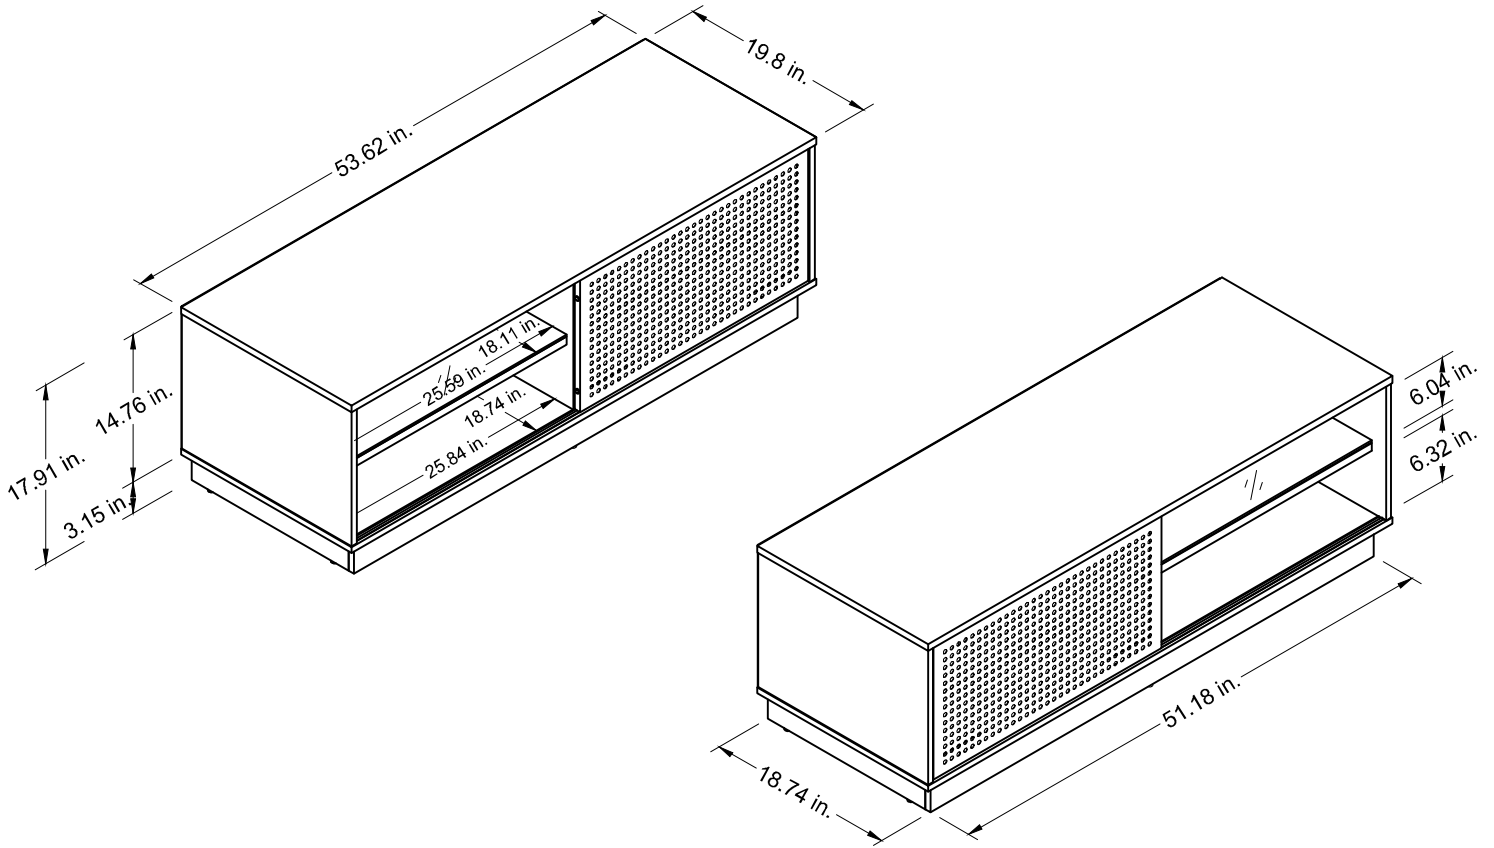

TV Stand

Model Number: 5027013COM

Finish: White

NTENSE

OVERALL PRODUCT SIZE(in inches)

Fireplace Console :53.62"(W)*19.8"(D)*17.91"(H)

MAXIMUM WEIGHT CAPACITIES